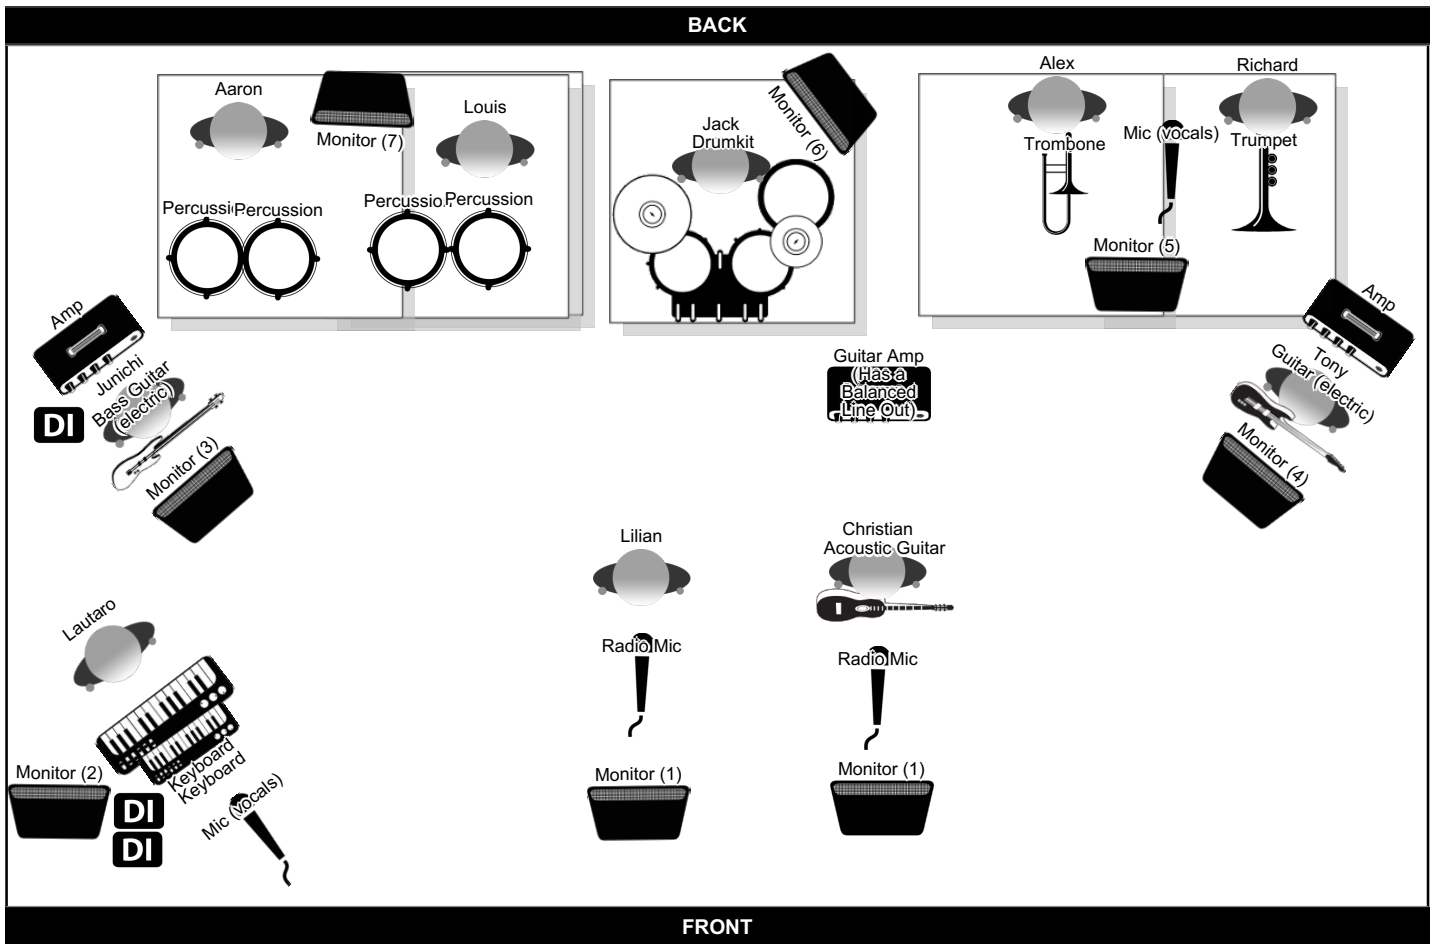

Salsa Kingz (10 Piece Havana Nights)

<http://www.salsakingz.com>

Contact: Christian Guerrero (+61 407 709 477 / info@salsakingz.com)

Extra Info

NOTE:

- Bass can share send 2 with keyboard if need be.
- Drums mics can be minimised to accommodate venue as required.